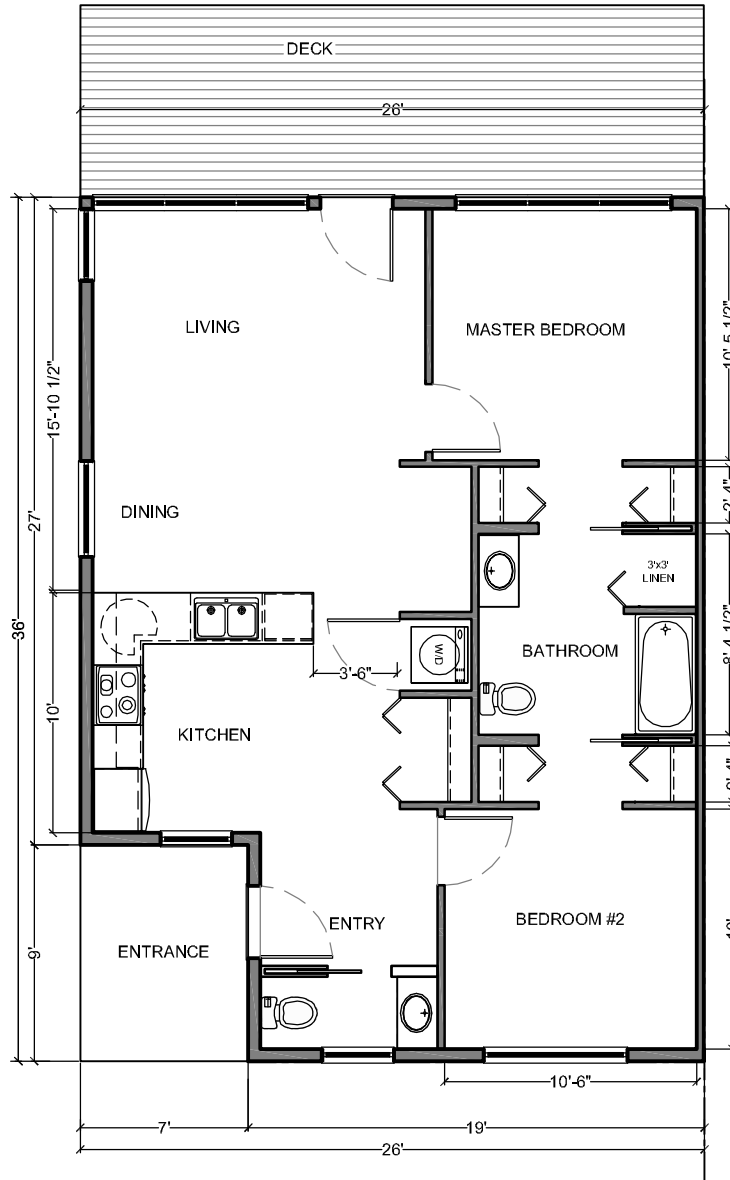

TYPE D - 2 Bedroom (872 sf)

MOBIUS ARCHITECTURE

HARBOURSIDE COHOUSING

1202

Project NO CL PN

D D

1/8" EQ. 1'
Scale

MAIN FLOOR PLAN
Title

0 JAN 2014
Rev Date

A-4
Drawing NO