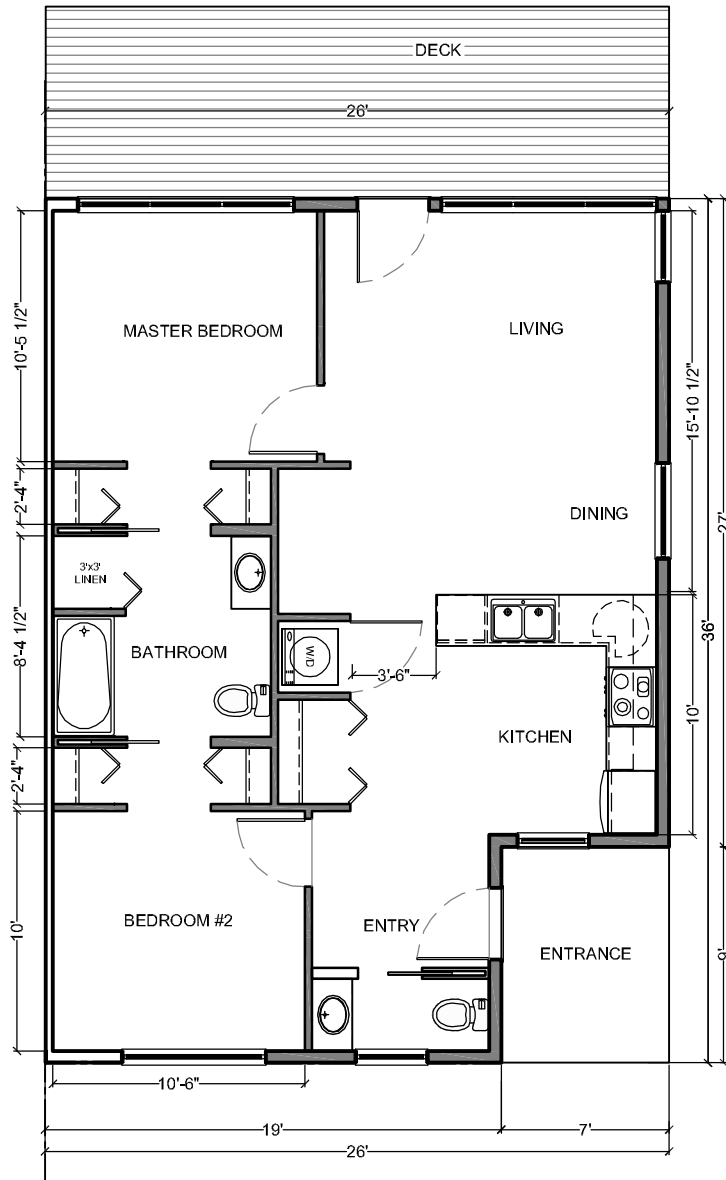

# TYPE D mirror - 2 Bedroom (872 sf)

MOBIUS ARCHITECTURE

HARBOURSIDE COHOUSING

1202

Project NO CL PN

D D

1/8" EQ. 1'

Scale

MAIN FLOOR PLAN

Title

Rev 0

JAN 2014

Date

A-4

Drawing NO