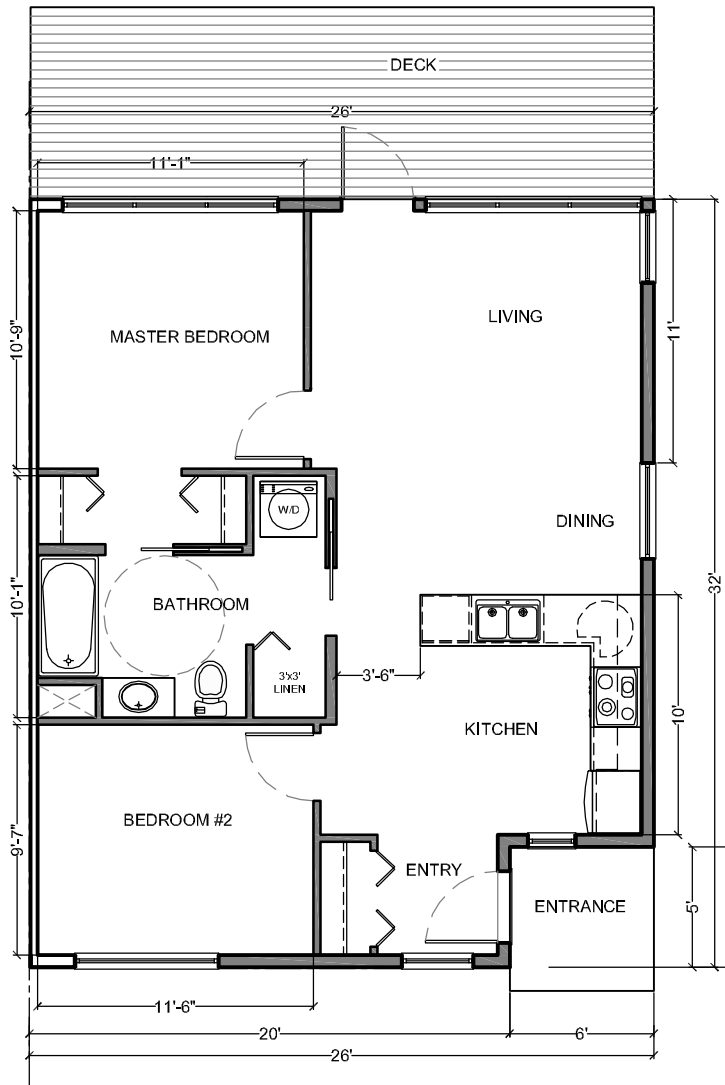

TYPE C - 2 Bedroom (801 sf)

MOBIUS ARCHITECTURE

HARBOURSIDE COHOUSING

1202

Project NO CL PN

D D

1/8" EQ. 1'

Scale

MAIN FLOOR PLAN

Title

0

JAN 2014

Rev Date

A-3

Drawing NO