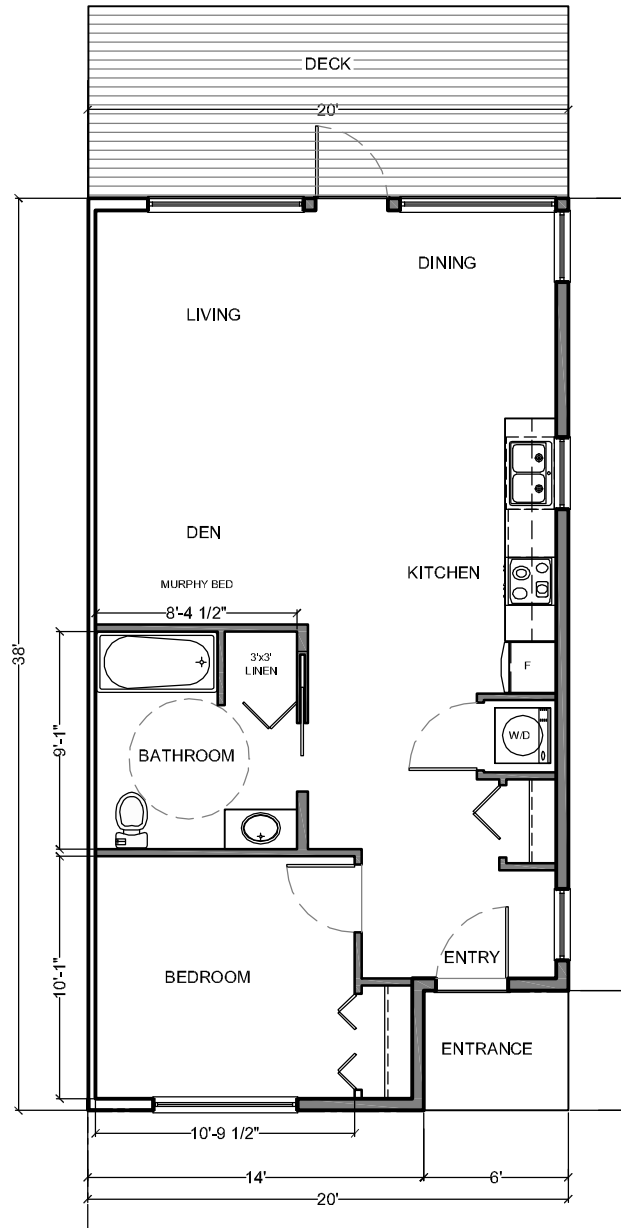

TYPE B - 1 Bedroom (728 sf)

MOBIUS ARCHITECTURE

HARBOURSIDE COHOUSING

1202

Project NO CL PN

D D

1/8" EQ. 1'

Scale

MAIN FLOOR PLAN

Title

0

JAN 2014

Rev Date

A-2

Drawing NO