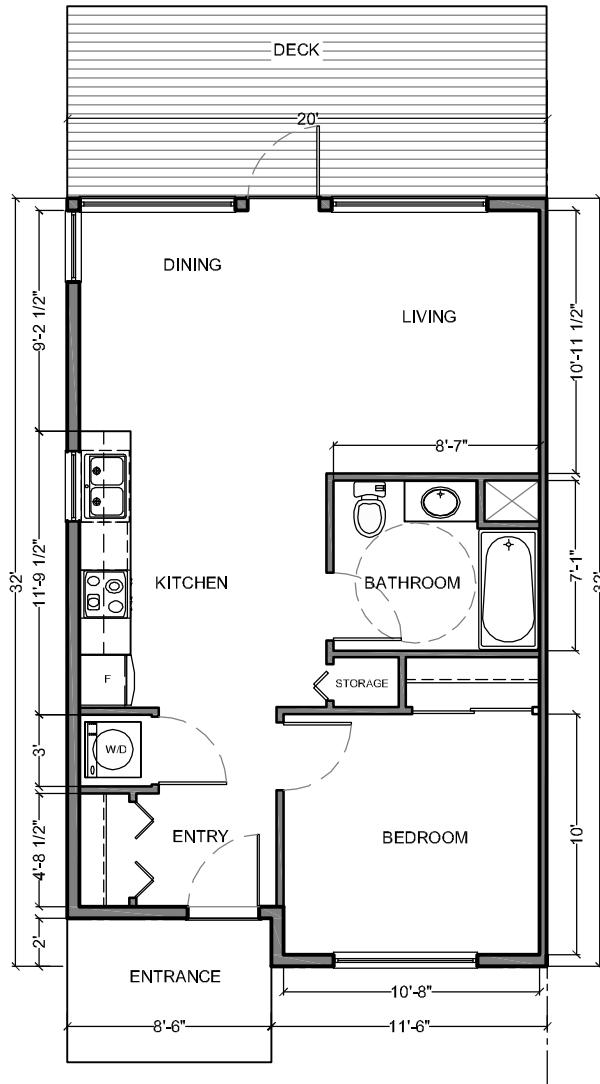

# TYPE A - 1 Bedroom (622 sf)

MOBIUS ARCHITECTURE

HARBOURSIDE COHOUSING

1202

Project NO CL PN

D D

1/8" EQ. 1'

Scale

MAIN FLOOR PLAN

Title

0

JAN 2014

Rev Date

A-1

Drawing NO